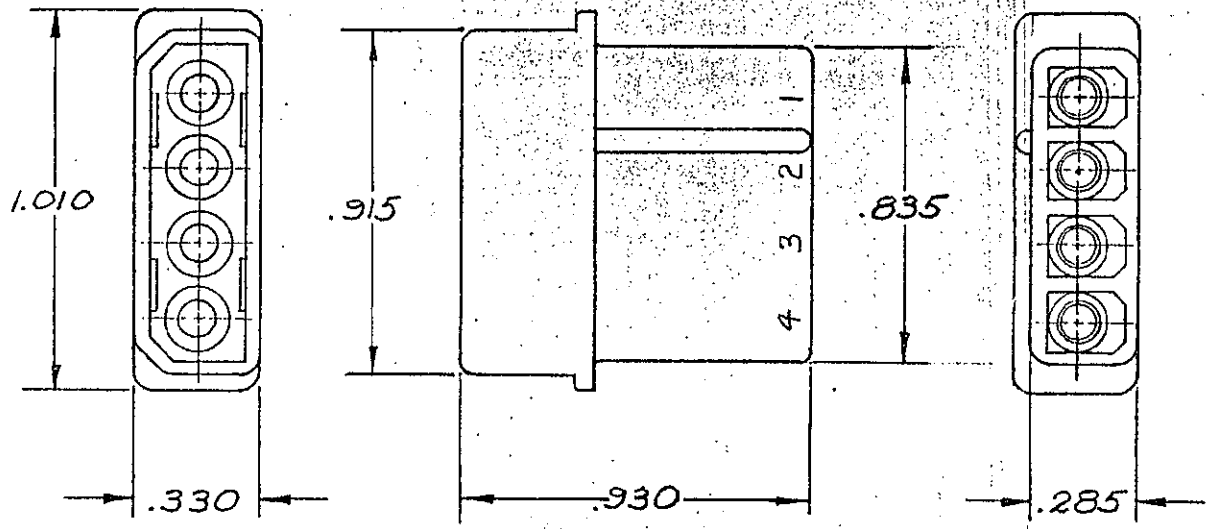

NUMBER  
480426

1. THIS CAP TO USED WITH PLUGS 480424 & 480425.
2. TO BE USED WITH MATE-N-LOK PINS.

HOUSING	COLOR	REMARKS
1-480426-0	NATURAL	
1-480426-9	BLACK	
3-480426-0	NATURAL	HI-TEMP

DIMENSIONS IN INCHES. DO NOT SCALE PRINT.